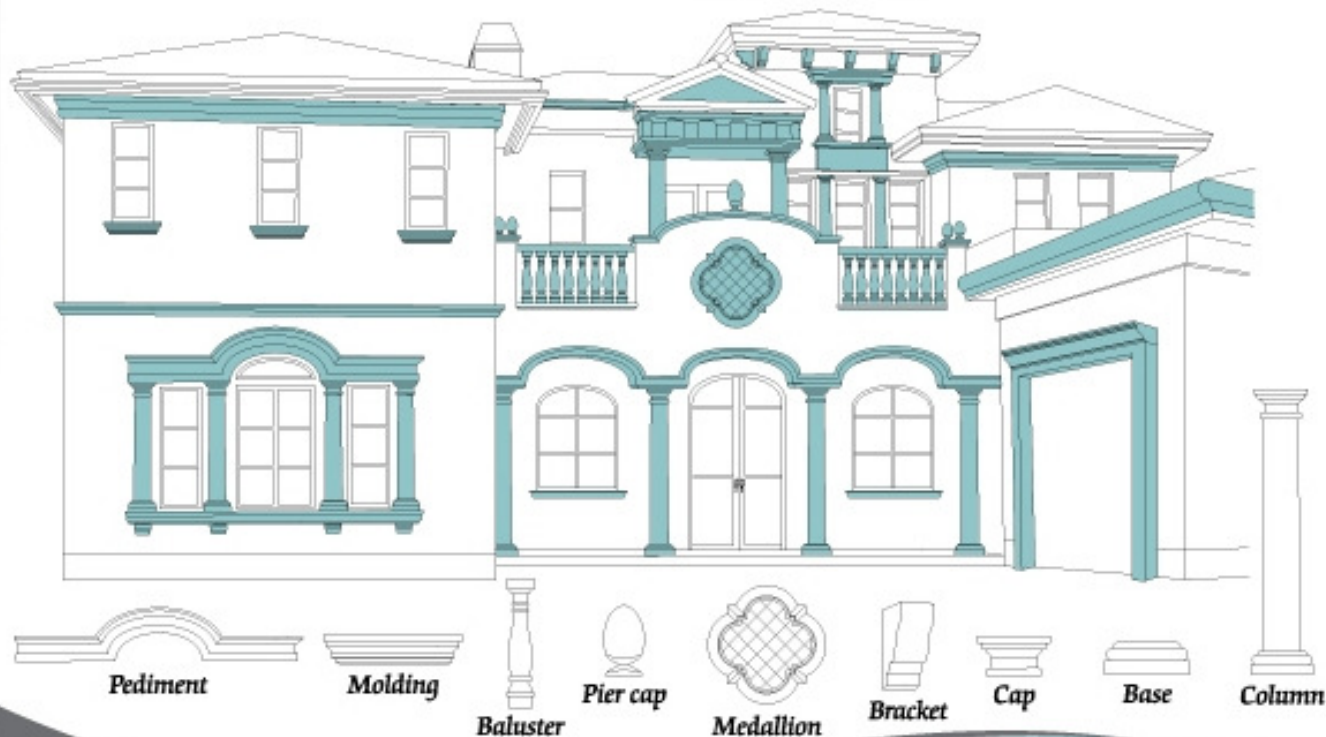

What we have to offer

- Raw, virgin, aged EPS shapes.
- Styrothane Hardcoat System with primer ready for your finish.
- Styrothane Hardcoat System with one of our textures & colors.
- Interior gypsum coated moldings.
- Pre-meshed & basecoated moldings.
- Custom mold making & casting.
- Cast high density resin moldings & decorative items. (simulated coral & pecky cypress, etc.)
- 3D scanning and routing.
- STO EIFS.
- STO Concrete Restoration.
- STO Paint & Coatings
- Stucco, lath, trim and accessories.
- Pre-cast concrete moldings.
- GFRG, GFRC, lightweight concrete.
- Tools and accessories.