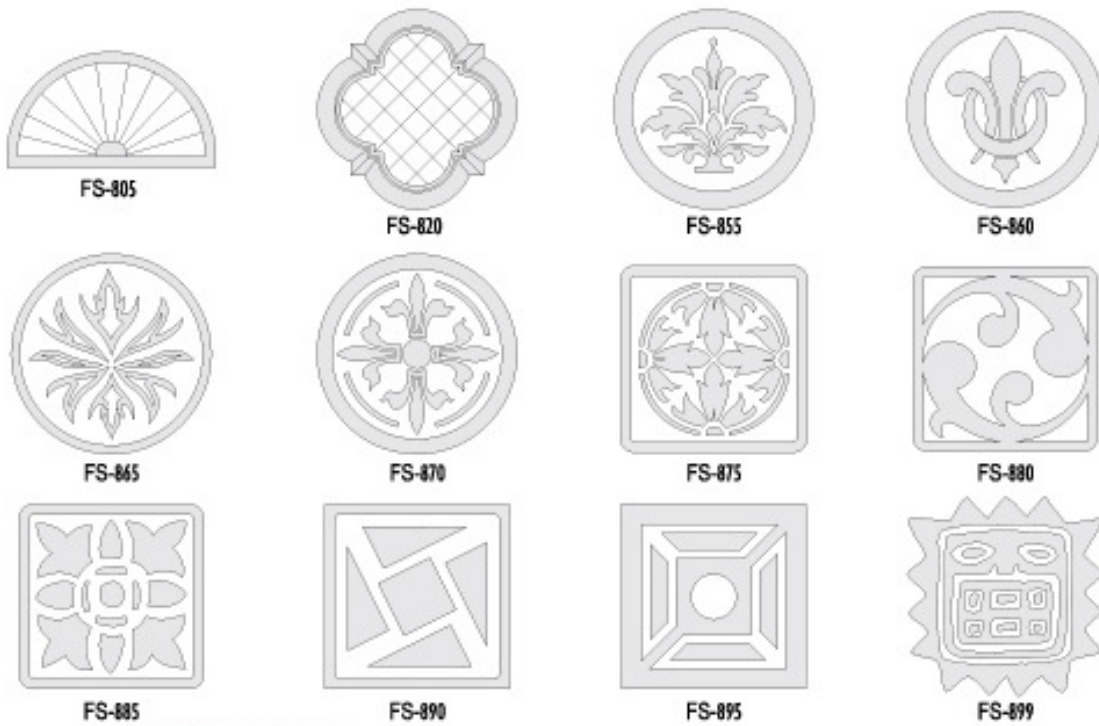

## Arches

Custom made to fit any size or application.

Choose from any one of our stock profiles or we can custom design to meet your needs.

## Medallions

Custom made to fit any size or application.